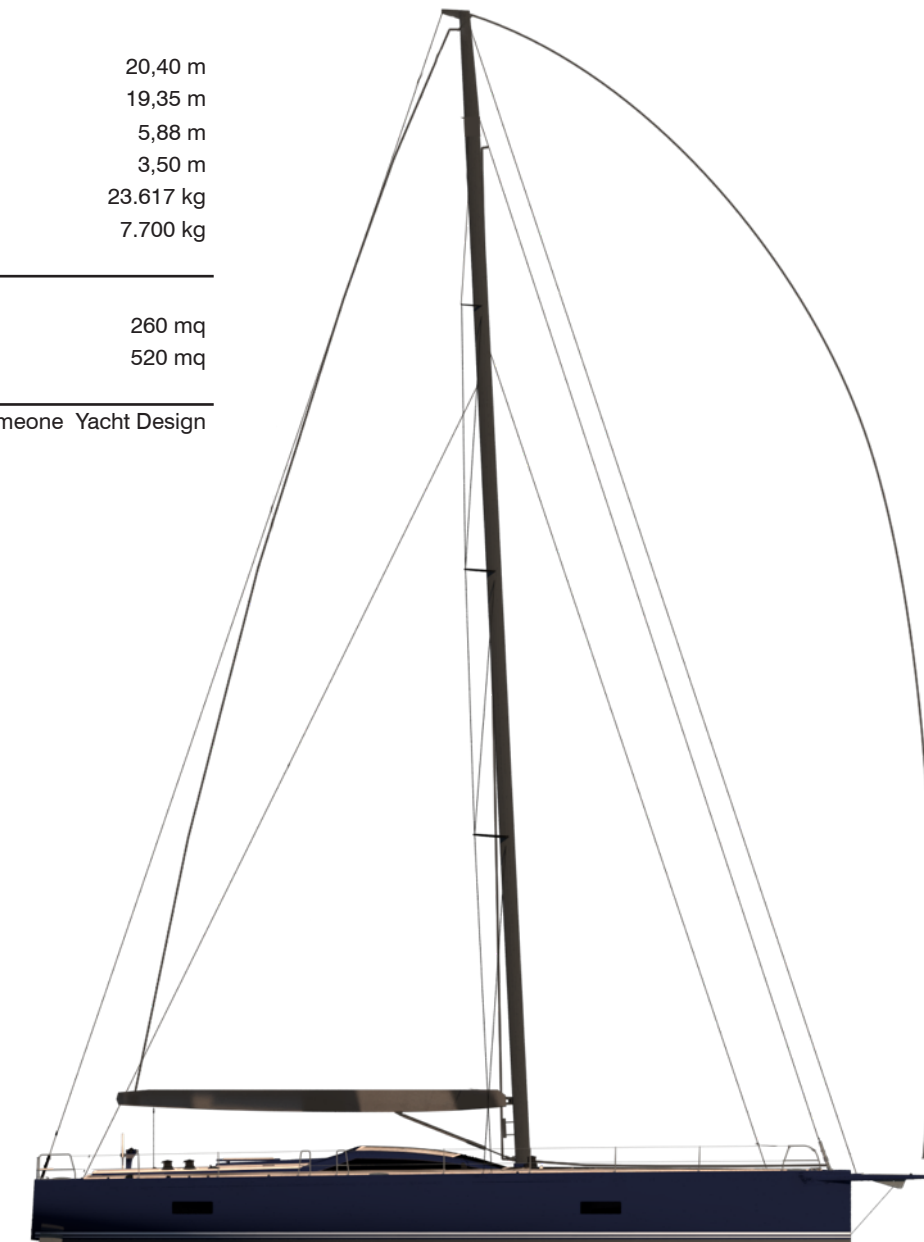

M66RS

MYLIUS
YACHTS

M66 RS

MYLIUS YACHT SRL

indice

mylius M66 RS > p 3

dati tecnici > p 5

layout > p 8

immagini > p 12

Mylius 66' RS

Sail plan & Technical Data

Key data

Lenght overall	20,40 m
Lenght waterline	19,35 m
Max beam	5,88 m
Draft	3,50 m
DSPL (light)	23.617 kg
Ballast	7.700 kg

Sail plan

Sail area upwind	260 mq
Sail area downwind	520 mq

Design

Alberto Simeone Yacht Design

Polar plot

Mylius 66' RS

Deck layout

Mylius 66' RS

Interior layout

salone opzione A
saloon option A