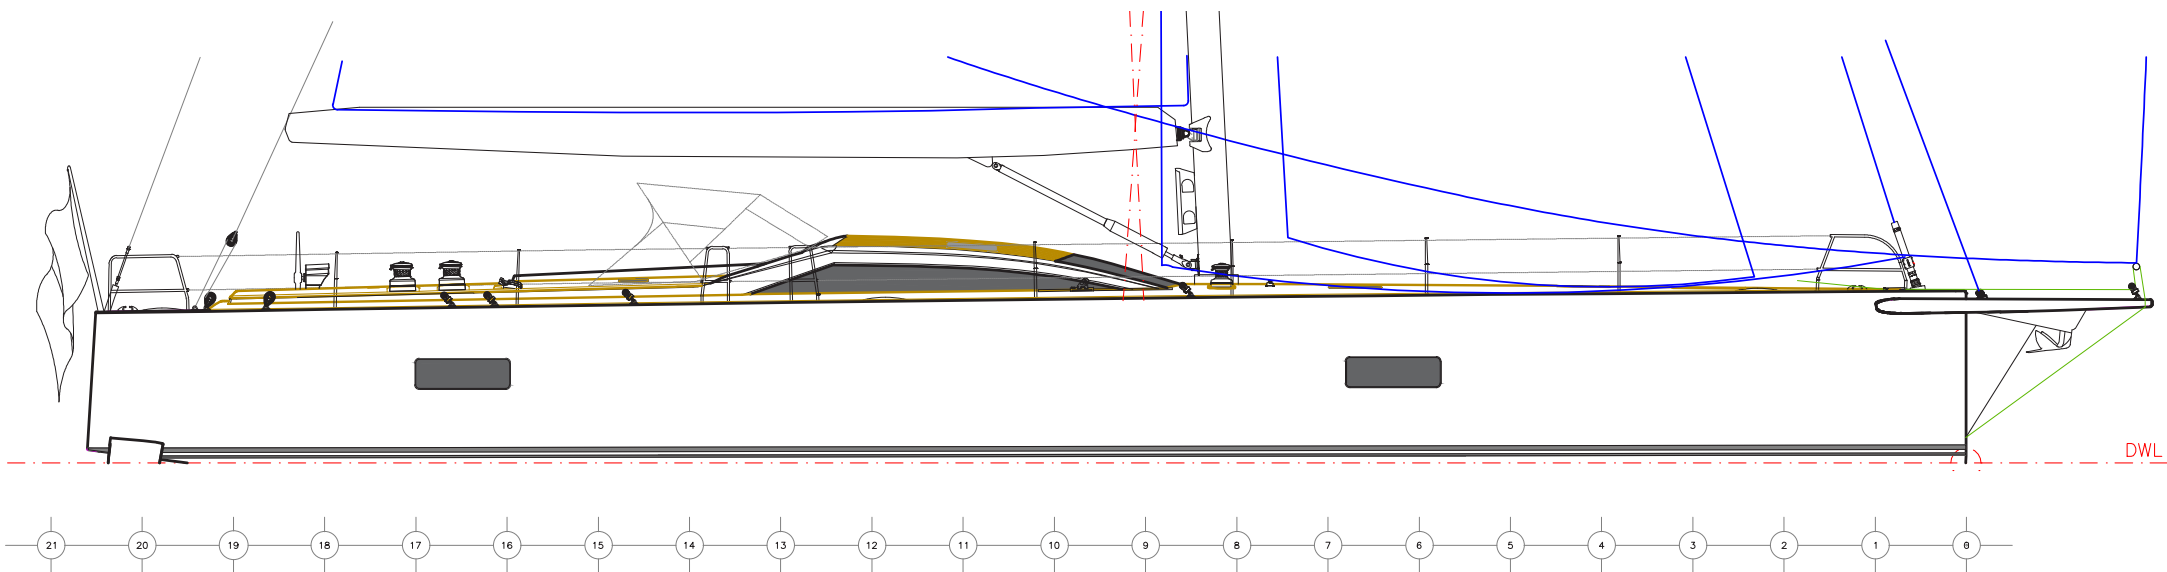

immagini > p 12

Mylius 66' RS

Sail plan & Technical Data

Key data

Lenght overall	20,40 m
Lenght waterline	19,35 m
Max beam	5,88 m
Draft	3,50 m
DSPL (light)	23.617 kg
Ballast	7.700 kg

Sail plan

Sail area upwind	260 mq
Sail area downwind	520 mq

Design

Alberto Simeone Yacht Design

Polar plot

Mylius 66' RS

Deck layout

Mylius 66' RS

Interior layout

salone opzione A
saloon option A