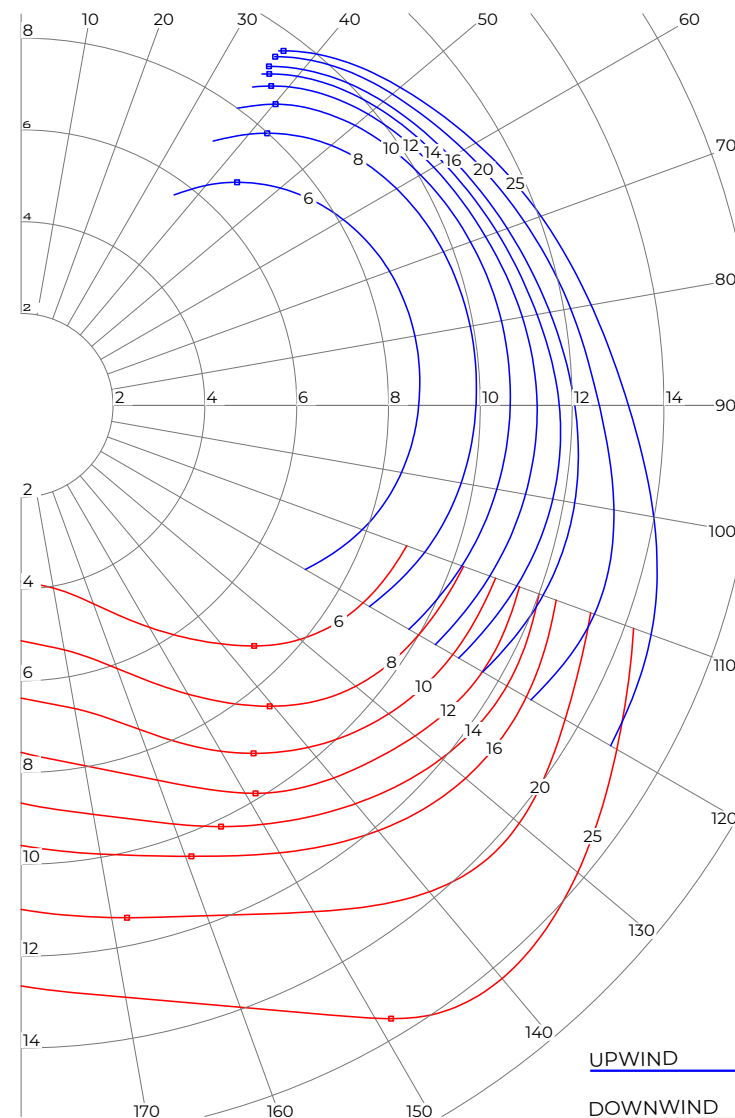

immagini > p 12

Mylius 66' RS

Sail plan & Technical Data

Key data

Lenght overall	20,40 m
Lenght waterline	19,35 m
Max beam	5,88 m
Draft	3,50 m
DSPL (light)	23.617 kg
Ballast	7.700 kg

Sail plan

Sail area upwind	260 mq
Sail area downwind	520 mq

Design

Alberto Simeone Yacht Design

Polar plot

Mylius 66' RS

Deck layout

Mylius 66' RS

Interior layout

salone opzione A
saloon option A