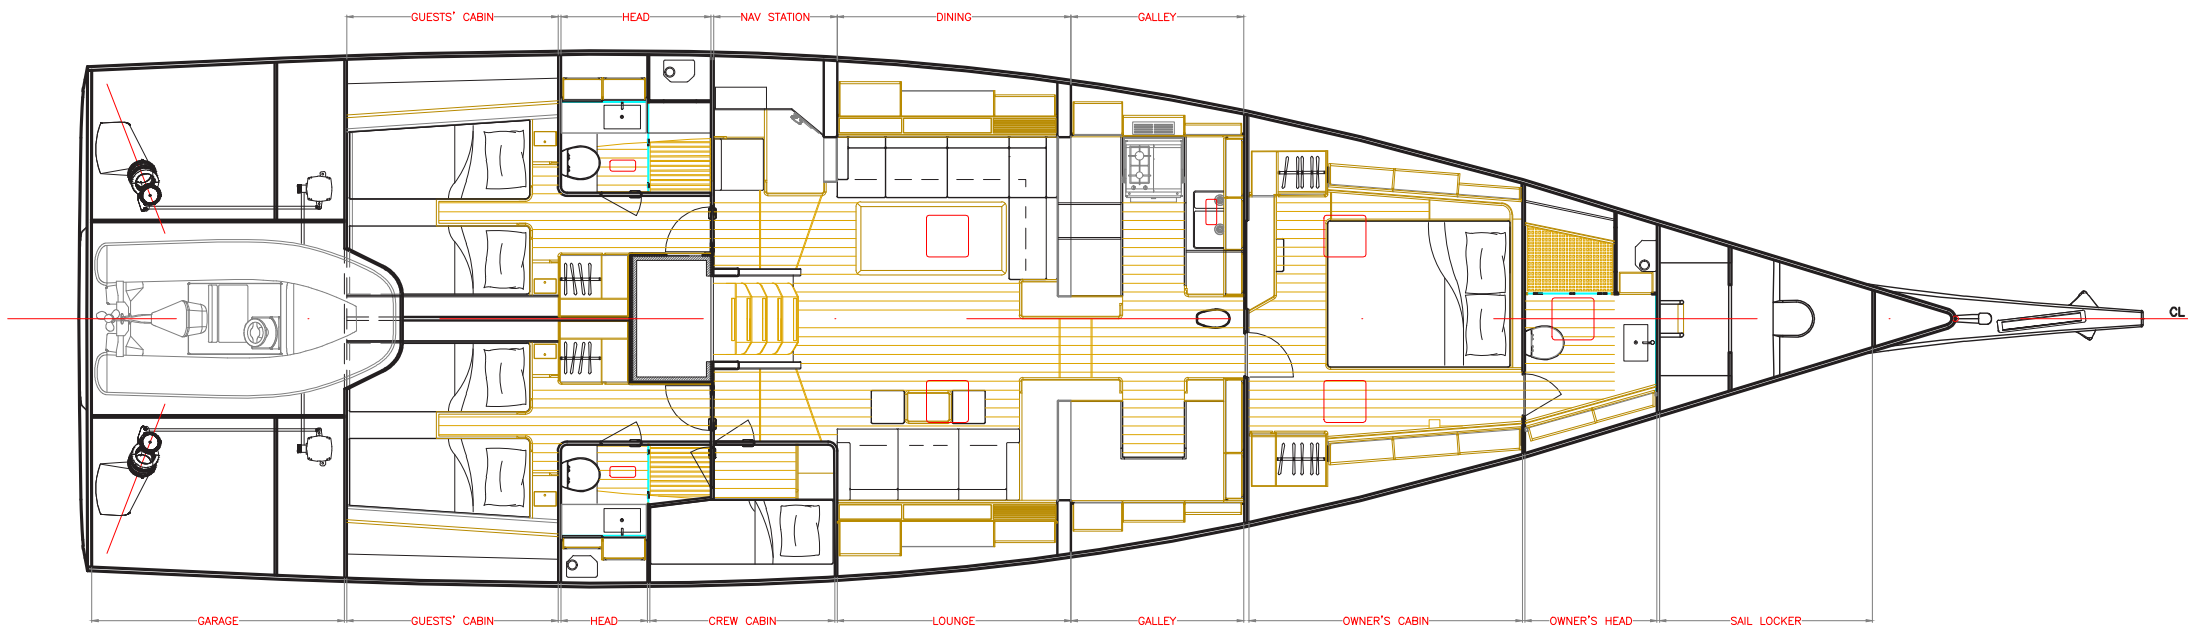

immagini > p 12

Mylius 66' RS

Sail plan & Technical Data

Key data

Lenght overall	20,40 m
Lenght waterline	19,35 m
Max beam	5,88 m
Draft	3,50 m
DSPL (light)	23.617 kg
Ballast	7.700 kg

Sail plan

Sail area upwind	260 mq
Sail area downwind	520 mq

Design

Alberto Simeone Yacht Design

Polar plot

Mylius 66' RS

Deck layout

Mylius 66' RS

Interior layout

salone opzione A
saloon option A