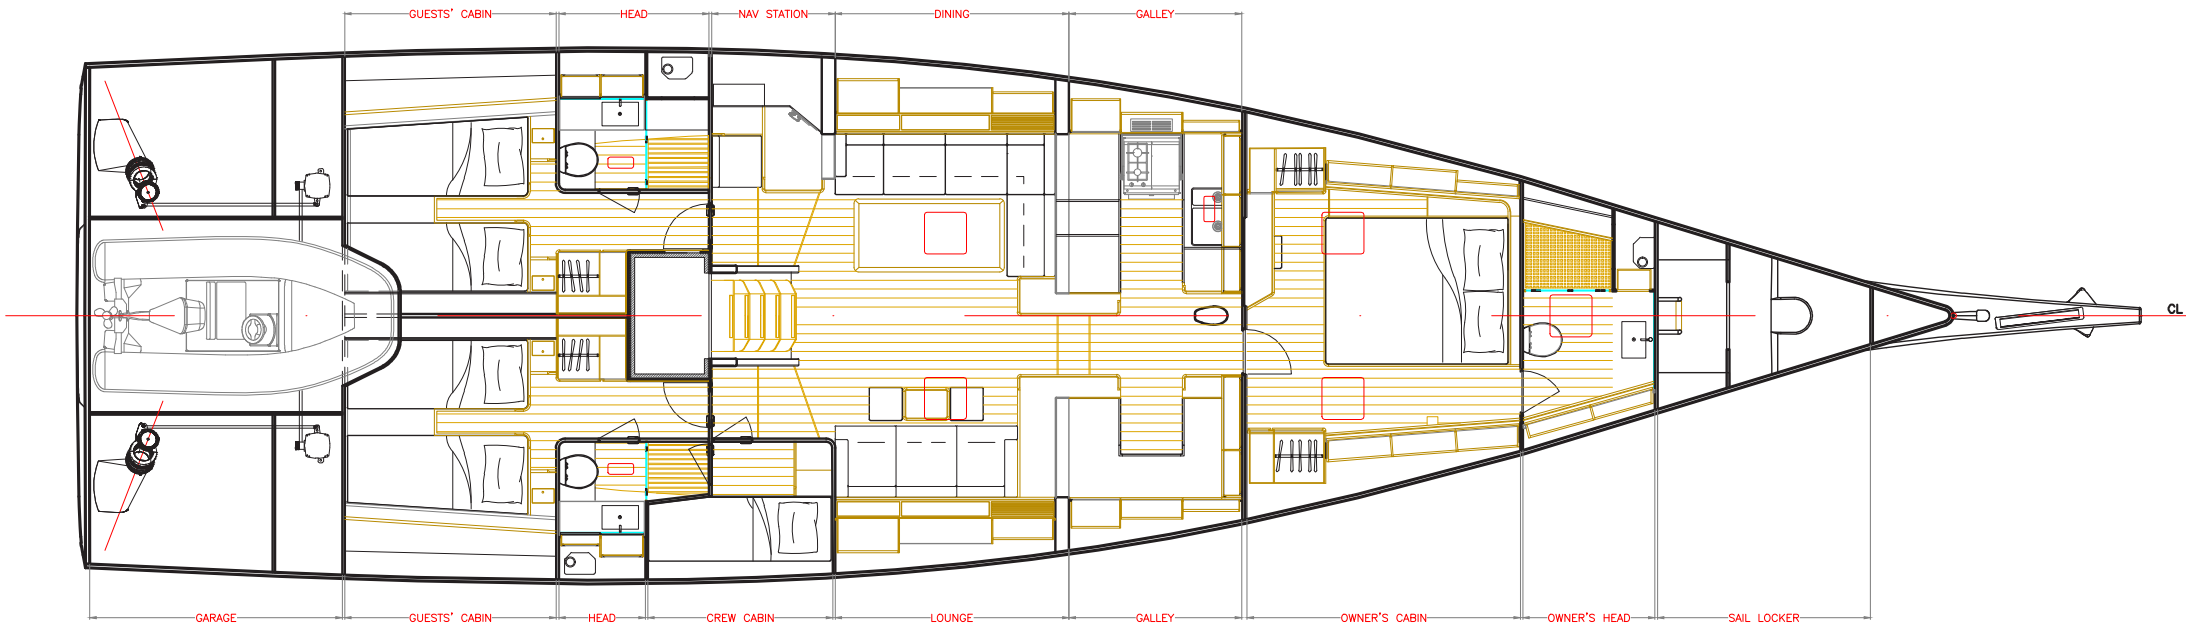

immagini > p 12

Mylius 66' RS

Sail plan & Technical Data

Key data

Lenght overall	20,40 m
Lenght waterline	19,35 m
Max beam	5,88 m
Draft	3,50 m
DSPL (light)	23.617 kg
Ballast	7.700 kg

Sail plan

Sail area upwind	260 mq
Sail area downwind	520 mq

Design

Alberto Simeone Yacht Design

Polar plot

Mylius 66' RS

Deck layout

Mylius 66' RS

Interior layout

salone opzione A
saloon option A