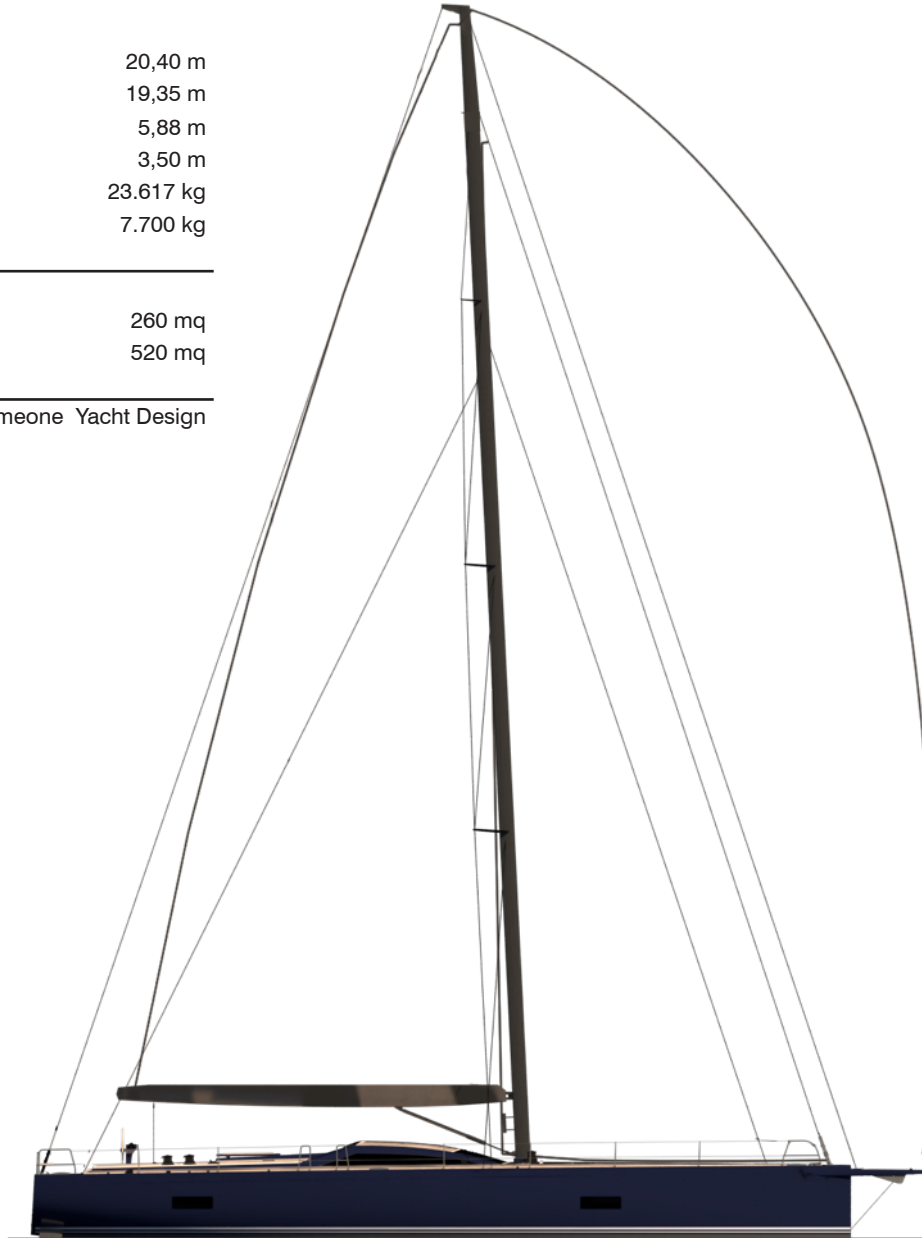

M66RS

MYLIUS
YACHTS

M66 RS

MYLIUS YACHT SRL

indice

mylius M66 RS > p 3

dati tecnici > p 5

layout > p 8

immagini > p 12

Mylius 66' RS

Sail plan & Technical Data

Key data

Lenght overall	20,40 m
Lenght waterline	19,35 m
Max beam	5,88 m
Draft	3,50 m
DSPL (light)	23.617 kg
Ballast	7.700 kg

Sail plan

Sail area upwind	260 mq
Sail area downwind	520 mq

Design

Alberto Simeone Yacht Design

Polar plot

Mylius 66' RS

Deck layout

Mylius 66' RS

Interior layout

salone opzione A
saloon option A