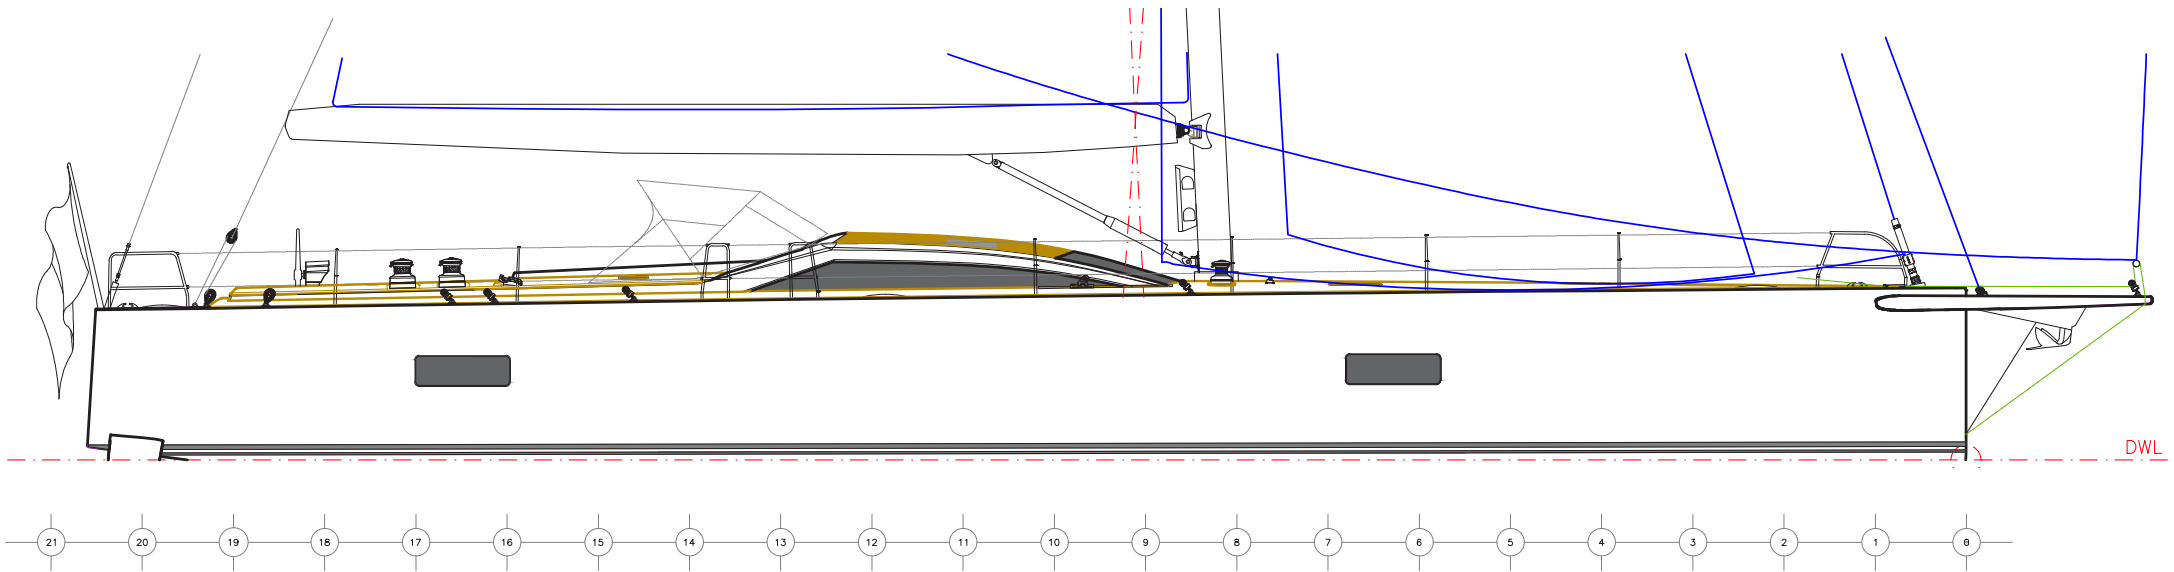

immagini > p 12

Mylius 66' RS

Sail plan & Technical Data

Key data

Lenght overall	20,40 m
Lenght waterline	19,35 m
Max beam	5,88 m
Draft	3,50 m
DSPL (light)	23.617 kg
Ballast	7.700 kg

Sail plan

Sail area upwind	260 mq
Sail area downwind	520 mq

Design

Alberto Simeone Yacht Design

Polar plot

Mylius 66' RS

Deck layout

Mylius 66' RS

Interior layout

salone opzione A
saloon option A