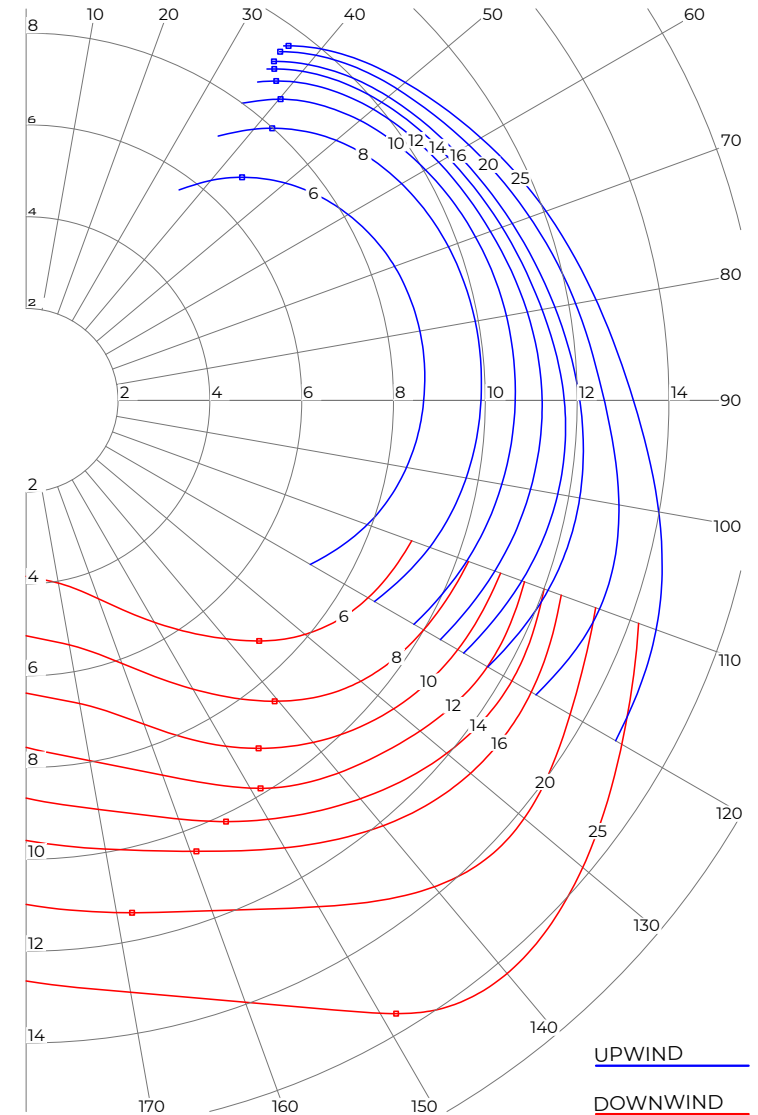

immagini > p 12

Mylius 66' RS

Sail plan & Technical Data

Key data

Lenght overall	20,40 m
Lenght waterline	19,35 m
Max beam	5,88 m
Draft	3,50 m
DSPL (light)	23.617 kg
Ballast	7.700 kg

Sail plan

Sail area upwind	260 mq
Sail area downwind	520 mq

Design

Alberto Simeone Yacht Design

Polar plot

Mylius 66' RS

Deck layout

Mylius 66' RS

Interior layout

salone opzione A
saloon option A